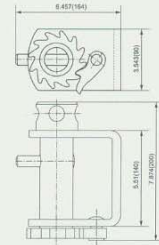

Deseen International

Textile sling-Ratchet Tie Down-Winches

绞车系列/Winches — 05

型号:7540
破断强度: 10005磅/4540千克
重量: 8.634磅/3.92千克
每箱重: 43.17磅/19.58千克
每箱数量: 5件

Model:7540
Break Strength: 10005lbs/4540kg
Weight: 8.634lbs/3.92kg
Weight per case: 43.17lbs/19.58kg
Quantity per case: 5pcs

绞车系列/Winches — 06

型号:7545-LH
破断强度: 10005磅/4540千克
重量: 15.21磅/6.9千克
每箱重: 60.84磅/27.6千克
每箱数量: 4件

Model:7545-LH
Break Strength: 10005lbs/4540kg
Weight: 15.21lbs/6.9kg
Weight per case: 60.84lbs/27.6kg
Quantity per case: 4pcs

绞车系列/Winches — 07

型号:7545-RH
破断强度: 10005磅/4540千克
重量: 15.21磅/6.9千克
每箱重: 60.84磅/27.6千克
每箱数量: 4件

Model:7545-RH
Break Strength: 10005lbs/4540kg
Weight: 15.21lbs/6.9kg
Weight per case: 60.84lbs/27.6kg
Quantity per case: 4pcs

绞车系列/Winches — 08

型号:7573
破断强度: 18000磅/8160千克
重量: 7.87磅/3.57千克
每箱重: 39.35磅/17.85千克
每箱数量: 5件

Model:7573
Break Strength: 18000lbs/8160kg
Weight: 7.87lbs/3.57kg
Weight per case: 39.35lbs/17.85kg
Quantity per case: 5pcs