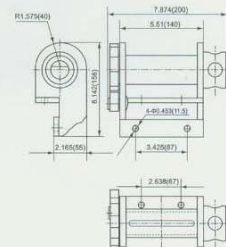

型号:7573
破断强度: 18000磅/8160千克
重量: 7.87磅/3.57千克
每箱重: 39.35磅/17.85千克
每箱数量: 5件

Model:7573
Break Strength: 18000lbs/8160kg
Weight: 7.87lbs/3.57kg
Weight per case: 39.35lbs/17.85kg
Quantity per case: 5pcs