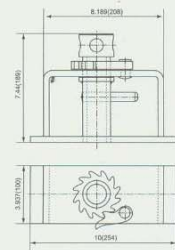

型号:7545-LH
破断强度: 10005磅/4540千克
重量: 15.21磅/6.9千克
每箱重: 60.84磅/27.6千克
每箱数量: 4件

Model:7545-LH
Break Strength: 10005lbs/4540kg
Weight: 15.21lbs/6.9kg
Weight per case: 60.84lbs/27.6kg
Quantity per case: 4pcs