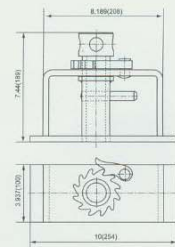

型号:7545-RH
破断强度: 10005磅/4540千克
重量: 15.21磅/6.9千克
每箱重: 60.84磅/27.6千克
每箱数量: 4件

Model:7545-RH
Break Strength: 10005lbs/4540kg
Weight: 15.21lbs/6.9kg
Weight per case: 60.84lbs/27.6kg
Quantity per case: 4pcs